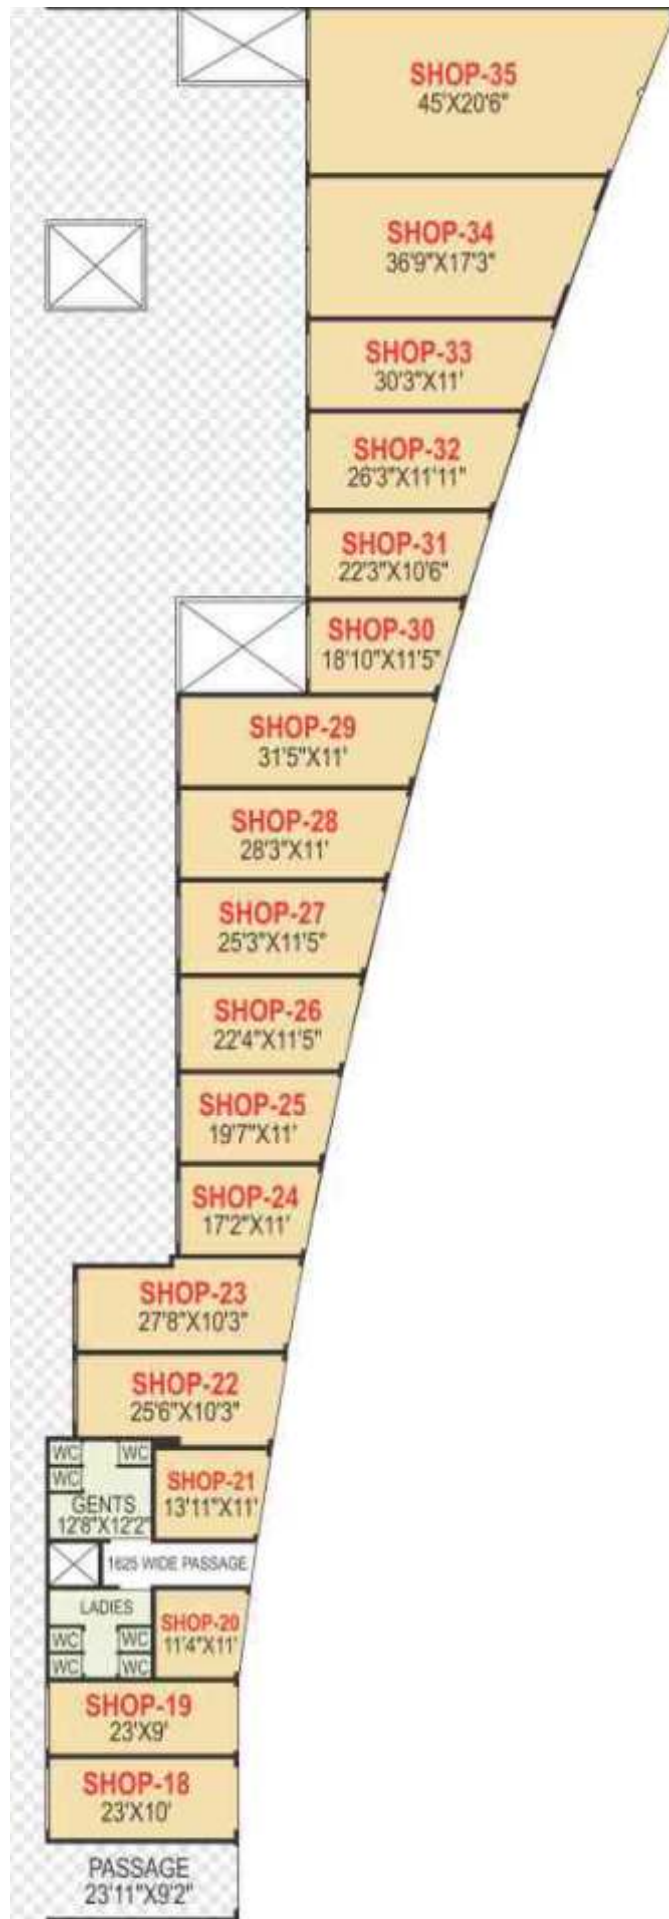

Shops @

B H U G A O N

Towards Mulshi

"Lake View Estate" ●

Manas Lake

Bhugaon ●

Chandani Chowk →

Towards Satara

Karve Road

From Mhatre
Bridge ●

● Nal Stop
Chowk

Law College Road

Paud Road

Towards
Pashan ●

Athashri ●

Gloria ●

Balewadi
Stadium ●

Mumbai-Bangalore By-pass

Hinjewadi
IT Park ●

Towards Mumbai

**BUILDING - A
SHOP PLAN**

Area Statement (In sq.ft)

Shop No.	Area (Sq.ft.)
18	234
19	211
20	121
21	149
22	271
23	211
24	181
25	207
26	244
27	276
28	299
29	333
30	200
31	221
32	294
33	316
34	582
35	849

**BUILDING - B
SHOP PLAN**

B H U G A O N

Area Statement (In sq.ft)

Shop No.	Area (Sq.ft.)
1	387
2	325
3	274
4	274
5	214
6	214
7	274
8	274
9	214
10	214
11	274
12	274
13	214
14	213
15	113
16	113
17	211